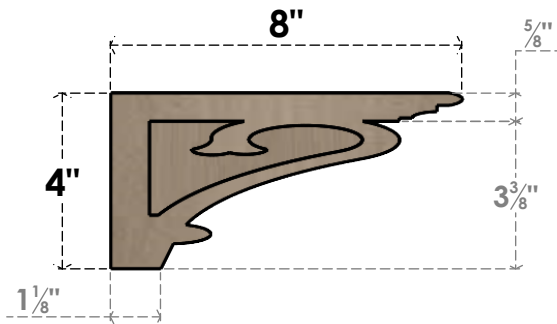

ITEM NUMBER: CORU04X08X04MAYRCPR

4"W X 8"D X 4"H SERIES 3 WIDE MAYFLOWER ROUGH CEDAR TIMBERTHANE
FAUX WOOD CORBEL, PRIMED

SIDE PROFILE

FRONT PROFILE

ISOMETRIC

EKENA MILLWORK
2300 WEST MAIN ST.
CLARKSVILLE, TX 75426
TOLL FREE: 866-607-0453
WWW.EKENAMILLWORK.COM

NOTES

1. INSTALLATION TO BE COMPLETED IN ACCORDANCE WITH MANUFACTURER'S SPECIFICATIONS.
2. DRAWING MAY NOT BE TO SCALE
3. THIS DRAWING IS INTENDED FOR DESIGN AND PLANNING PURPOSES ONLY.
4. ALL INFORMATION CONTAINED HEREIN WAS CURRENT AT THE TIME OF DEVELOPMENT BUT MUST BE REVIEWED AND APPROVED BY THE PRODUCT MANUFACTURER TO BE CONSIDERED ACCURATE.
5. TIMBERTHANE ARCHITECTURAL PRODUCTS ARE MADE FROM HIGH DENSITY URETHANE AND COME FACTORY PRIMED