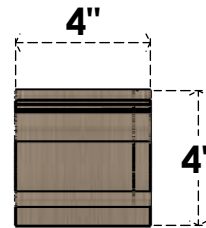

ITEM NUMBER: CORU04X08X04MAYRCPR

4"W X 8"D X 4"H SERIES 3 WIDE MAYFLOWER ROUGH CEDAR TIMBERTHANE
FAUX WOOD CORBEL, PRIMED

SIDE PROFILE

FRONT PROFILE

ISOMETRIC

EKENA MILLWORK
2300 WEST MAIN ST.
CLARKSVILLE, TX 75426
TOLL FREE: 866-607-0453
WWW.EKENAMILLWORK.COM

NOTES

1. INSTALLATION TO BE COMPLETED IN ACCORDANCE WITH MANUFACTURER'S SPECIFICATIONS.
2. DRAWING MAY NOT BE TO SCALE
3. THIS DRAWING IS INTENDED FOR DESIGN AND PLANNING PURPOSES ONLY.
4. ALL INFORMATION CONTAINED HEREIN WAS CURRENT AT THE TIME OF DEVELOPMENT BUT MUST BE REVIEWED AND APPROVED BY THE PRODUCT MANUFACTURER TO BE CONSIDERED ACCURATE.
5. TIMBERTHANE ARCHITECTURAL PRODUCTS ARE MADE FROM HIGH DENSITY URETHANE AND COME FACTORY PRIMED